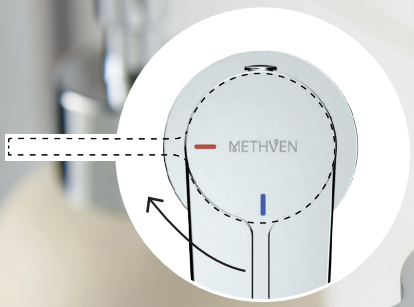

Safety

Regulation compliance is key to achieving the highest levels of safety and the Avoca range's thermostatic bath filler and shower options are fully TMV2 approved, making them ideal for domestic settings.

The cold start function on the Avoca basin mixer eliminates the worry of issues associated with unexpected temperatures, giving full confidence with every use.