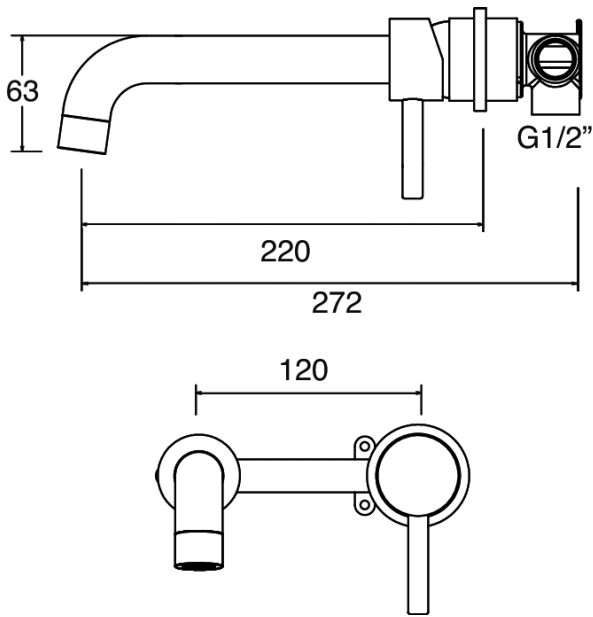

## MOTU WALL MOUNTED BATH MIXER 220MM CHROME

**CONSTRUCTION:** Brass

**CARTRIDGE/VALVE TYPE:** Ceramic Cartridge

**SUPPLY:** Suitable For All Plumbing Systems

**INLET CONNECTIONS:** 1/2" BSP

**WORKING PRESSURES:** 0.3 - 5.0 bar

**OPERATION:** Single lever flow and temperature control

- Contemporary single lever design
- Ceramic Cartridge for smooth operation
- One piece inwall breech assembly for ease of installation
- Products which are easy to use by all the family

### Open Outlet Flow (Bar - l/min)

BAR	0.3	0.5	1.0	2.0	3.0	4.0	5.0
SPOUT FLOW	5.2	6.4	8.7	12.1	14.6	16.6	18.2

Please Note: Flow rate will be dictated by installation configurations.  
Please ensure to check the appropriate flow restrictor information if applicable.  
\*Please refer to website for full warranty details.