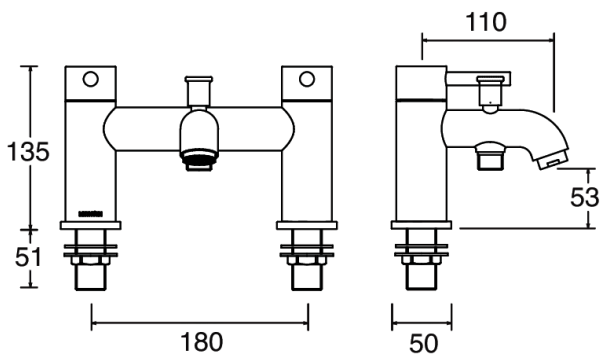

MOTU BATH SHOWER MIXER CHROME

- Chrome
- Matte Black
- PVD Brushed Brass
- PVD Gunmetal
- PVD Brushed Nickel

CONSTRUCTION: Brass

CARTRIDGE/VALVE TYPE: Ceramic Disc

SUPPLY: Suitable For All Plumbing Systems

INLET CONNECTIONS: 3/4" BSP

WORKING PRESSURES: 0.3 - 5.0 bar

OPERATION: Separate Flow And Temperature Controls

- Contemporary single lever design
- Complete with Kiri Satinjet handset regulated to 8 l/minute & wall bracket
- Water efficient without compromising showering performance
- Ceramic disc handles ensure a smooth operation
- Products which are easy to use by all the family

MTBSMCP

Chrome

Open Outlet Flow (Bar - l/min)

BAR	0.3	0.5	1.0	2.0	3.0	4.0	5.0
SPOUT FLOW	12.6	17.2	24	34	41.8	47.6	52.8
HANDSET FLOW	8	8	8	8	8	8	8

Please Note: Flow rate will be dictated by installation configurations.
Please ensure to check the appropriate flow restrictor information if applicable.

*Please refer to website for full warranty details.

FREEPHONE: 0800 195 1602 | FAX ORDERS: 08444 068 690 | EMAIL: SALES@UK.METHVEN.COM

methven.com