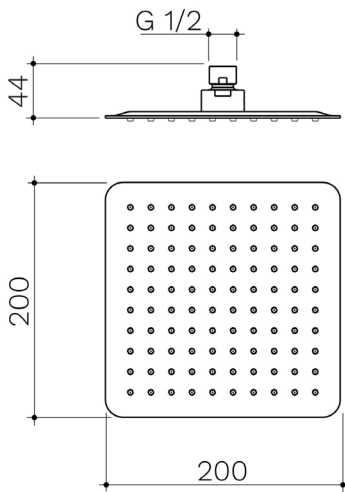

RAIN SHOWER 200MM SQUARE CHROME

CONSTRUCTION: Brass
SUPPLY: Suitable For All Plumbing Systems
INLET CONNECTIONS: 1/2" BSP
WORKING PRESSURES: 0.3 - 5.0 bar
CARTRIDGE/VALVE TYPE: N/A

- Premium quality flow regulators deliver a consistent flow of water under a range of water pressures
- Regulated to 8 L/Min
- Easy clean silicone nozzles

HEAH11CP

Open Outlet Flow (Bar - l/min)

BAR	0.3	0.5	1.0	2.0	3.0	4.0	5.0
HANDSET FLOW	5.51	6.88	8.54	8.64	8.12	8.38	8.61

Chrome

2109374

2108711

Please Note: Flow rate will be dictated by installation configurations.
 Please ensure to check the appropriate flow restrictor information if applicable.
 *Please refer to website for full warranty details.