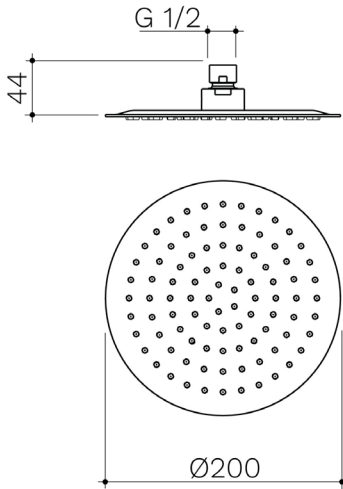

RAIN SHOWER 200MM ROUND CHROME

CONSTRUCTION: Brass
SUPPLY: Suitable For All Plumbing Systems
INLET CONNECTIONS: 1/2" BSP
WORKING PRESSURES: 0.3 - 5.0 bar
CARTRIDGE/VALVE TYPE: N/A

- Premium quality flow regulators deliver a consistent flow of water under a range of water pressures
- Regulated to 8 L/Min
- Easy clean silicone nozzles

HEAH10CP

Open Outlet Flow (Bar - l/min)

BAR	0.3	0.5	1.0	2.0	3.0	4.0	5.0
HANDSET FLOW	5.57	6.83	8.37	8.76	8.91	8.28	8.41

Chrome

2109374

2108711

Please Note: Flow rate will be dictated by installation configurations.
Please ensure to check the appropriate flow restrictor information if applicable.
*Please refer to website for full warranty details.

FREEPHONE: 0800 195 1602 | FAX ORDERS: 08444 068 690 | EMAIL: SALES@UK.METHVEN.COM

methven.com