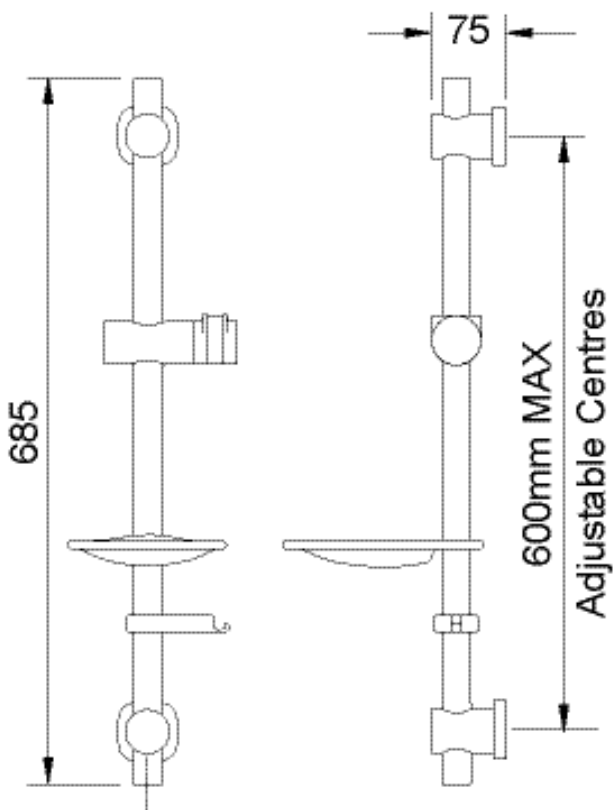

EASY FIT SHOWER RAIL

CONSTRUCTION: ABS

INLET CONNECTIONS: N/A

- Riser rail features easy fit adjustable brackets- Simply twist & lock into place
- Ideal for retrofit - using existing shower rail holes

EFSR005

Chrome

Please Note: Flow rate will be dictated by installation configurations.
Please ensure to check the appropriate flow restrictor information if applicable.
*Please refer to website for full warranty details.