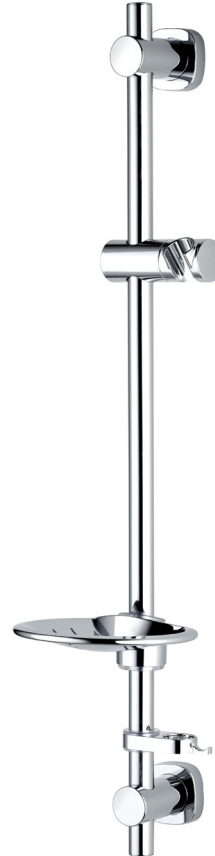

EASY FIT SHOWER RAIL

CONSTRUCTION: ABS

INLET CONNECTIONS: N/A

- Riser rail features easy fit adjustable brackets- Simply twist & lock into place
- Ideal for retrofit - using existing shower rail holes

EFSR005