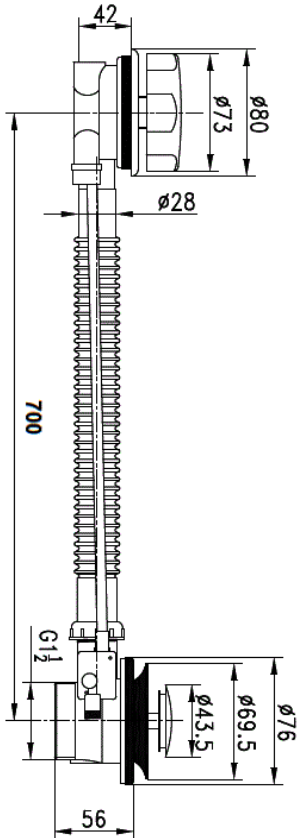

Pop Up Bath Waste - Chrome

CONSTRUCTION:

INLET CONNECTIONS:

WST21CP

Chrome

Please Note: Flow rate will be dictated by installation configurations.
Please ensure to check the appropriate flow restrictor information if applicable.
*Please refer to website for full warranty details.