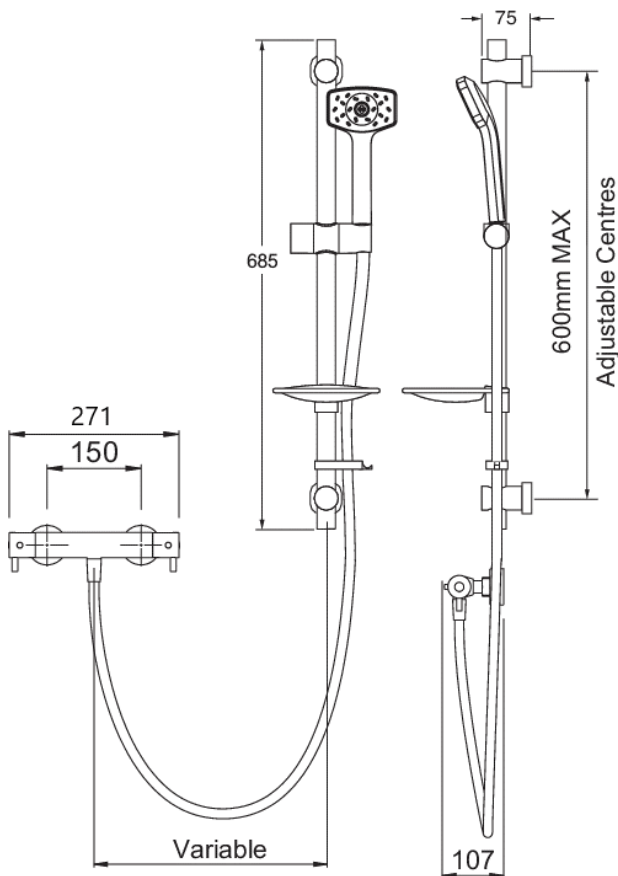

WAIPORI COOL TO TOUCH BAR SHOWER

CONSTRUCTION: Brass

SUPPLY: Suitable For High Pressure Systems

INLET CONNECTIONS: 15mm compression

WORKING PRESSURES: 1.0 - 5.0 bar

CARTRIDGE/VALVE TYPE:Thermostatic

- Safe Cool To Touch Body
- 38°C Temperature Hot Stop With Override Facility
- Easy To Fit Shower Rail - Simply Twist And Lock Brackets Into Place
- Includes Waipori Satinjet Handset
- Smooth Easy Clean 1.5M Hose
- Includes Easy Fit Connections
- Fitted With 8L/Min Flow Regulator
- TMV2 Approved Valve

WKCTS

Open Outlet Flow (Bar - l/min)

BAR	0.1	0.3	0.5	1.0	2.0	3.0	4.0	5.0
HANDSET FLOW	2.5	5	6.4	7.8	7.7	8.3	0	0

Chrome & Graphite

2306913

2310587

Please Note: Flow rate will be dictated by installation configurations.
Please ensure to check the appropriate flow restrictor information if applicable.
*Please refer to website for full warranty details.