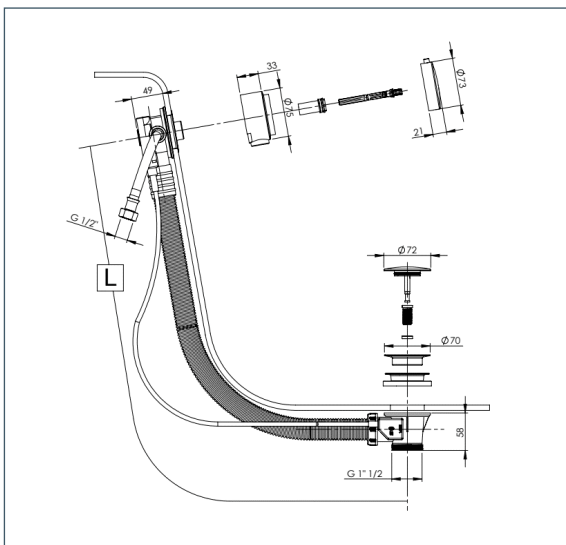

Bath Fill And Overflow

1 1/2" Bath Fill & Overflow Waste Chrome

Product Code: PUW206

Finish: Chrome

Features

- Construction:** Brass
- Valve/Cartridge type:** N/A
- Supply:** Suitable For All Plumbing Systems
- Working Pressures:** 0.1 - 5.0 bar
- Inlet connections:** 1 1/2" BSP
- Flexi or Copper:** N/A

· Operated By Over Flow Allowing Hands Free Drainage

*Please refer to website for full warranty details.

Flow (Bar - l/min, open outlet)

Spout

Flow 0.1	Flow 0.3	Flow 0.5	Flow 1.0	Flow 2.0	Flow 3.0	Flow 4.0	Flow 5.0
6.7	10.4	13.9	20.1	29	35.7	41.5	47.5