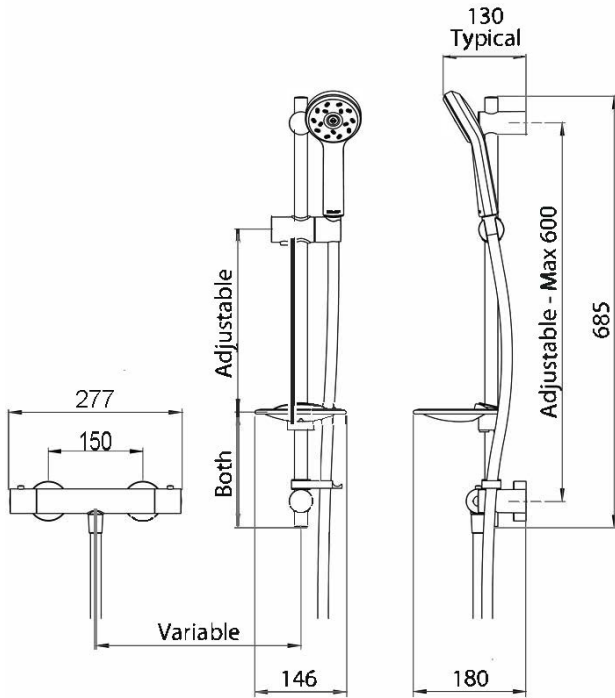

MAKU COOL TOUCH BAR SHOWER & KIT

CONSTRUCTION: Brass & ABS

SUPPLY: Suitable For All Plumbing Systems

INLET CONNECTIONS: 15mm Compression

WORKING PRESSURES: 0.3 - 5.0 bar

CARTRIDGE/VALVE TYPE:Thermostatic

- 38°C Temperature Hot Stop With Override Facility
- Safe Cool To Touch Body
- Includes Easy Fit Connections
- Includes Maku Satinjet Handset
- Riser Rail Features Adjustable Brackets - Ideal For Retrofit
- Supplied With 8L/Min Flow Regulator

MCTS

Open Outlet Flow (Bar - l/min)

BAR	0.1	0.3	0.5	1.0	2.0	3.0	4.0	5.0
HANDSET FLOW	2.5	5	6.4	7.8	7.7	8.3	0	0

Chrome & Graphite

2211909

2310587

Please Note: Flow rate will be dictated by installation configurations.
Please ensure to check the appropriate flow restrictor information if applicable.
*Please refer to website for full warranty details.