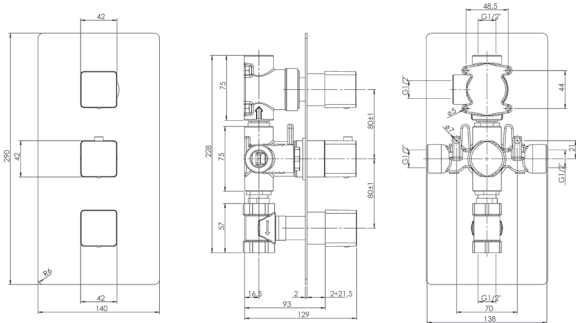

KIRI 3 DIRECTION CONCEALED SHOWER MATTE BLACK

- Chrome
- Matte Black
- PVD Brushed Brass
- PVD Gunmetal
- PVD Brushed Nickel

CONSTRUCTION: Brass
CARTRIDGE/VALVE TYPE: Thermostatic
SUPPLY: Suitable For All Plumbing Systems
INLET CONNECTIONS: 1/2" BSP
WORKING PRESSURES: 0.1 - 5.0 bar
OPERATION: Separate Flow And Temperature Controls

- On Trend Matte Black Finish For A Designer Look
- Diverter Cartridge To Two Outlets And Separate Stopcock For Bathfill
- 38°C Temperature Hot Stop With Override Facility
- Brass Concealing Plate
- Front Access Filters - No Need To Disconnect Shower From Water Supply During Maintenance
- Concealed Shower Spindle Extension Available

KIRI-3DBK

Open Outlet Flow (Bar - l/min)

BAR	0.3	0.5	1.0	2.0	3.0	4.0	5.0
FLOW	11.8	15.7	22.6	32.5	40	46.2	51.4

Matte Black

2305702

1805395

2201736

Please Note: Flow rate will be dictated by installation configurations.
Please ensure to check the appropriate flow restrictor information if applicable.
*Please refer to website for full warranty details.

FREEPHONE: 0800 195 1602 | FAX ORDERS: 08444 068 690 | EMAIL: SALES@UK.METHVEN.COM

methven.com