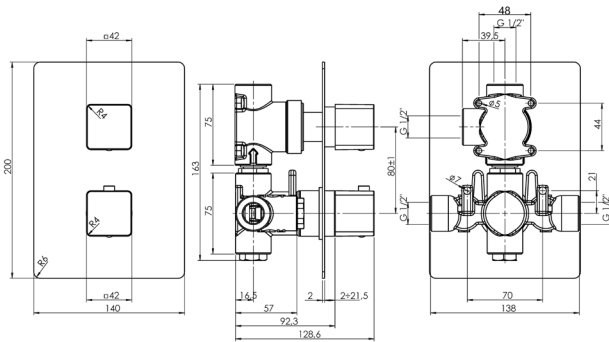

KIRI 2 DIRECTION CONCEALED SHOWER MATTE BLACK

- ① Chrome
- Matte Black
- PVD Brushed Brass
- PVD Gunmetal
- PVD Brushed Nickel

CONSTRUCTION: Brass

CARTRIDGE/VALVE TYPE: Thermostatic

SUPPLY: Suitable For All Plumbing Systems

INLET CONNECTIONS: 1/2" BSP

WORKING PRESSURES: 0.1 - 5.0 bar

OPERATION: Separate Flow And Temperature Controls

- On Trend Matte Black Finish For A Designer Look
- Diverter Cartridge To Two Outlets
- 38°C Temperature Hot Stop With Override Facility
- Brass Concealing Plate
- Front Access Filters - No Need To Disconnect Shower From Water Supply During Maintenance
- Concealed Shower Spindle Extension Available

KIRI-2DBK

Open Outlet Flow (Bar - l/min)

BAR	0.3	0.5	1.0	2.0	3.0	4.0	5.0
FLOW	11.1	14.7	21.9	31.3	38.5	44.3	50

Matte Black

2305702

1805395

2201736

Please Note: Flow rate will be dictated by installation configurations.
Please ensure to check the appropriate flow restrictor information if applicable.
*Please refer to website for full warranty details.