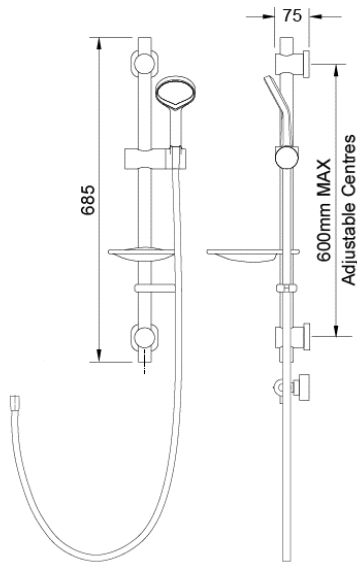

AIO S EASY FIT SHOWER KIT-MATTE BLACK

CONSTRUCTION: Brass & ABS
SUPPLY:
INLET CONNECTIONS: 1/2" BSP
WORKING PRESSURES:
CARTRIDGE/VALVE TYPE:N/A

EKIT12-AIOSBK

Matte Black

Open Outlet Flow (Bar - l/min)

BAR	0.3	0.5	1.0	2.0	3.0	4.0	5.0
HANDSET FLOW							

2301908

Please Note: Flow rate will be dictated by installation configurations.
 Please ensure to check the appropriate flow restrictor information if applicable.
 *Please refer to website for full warranty details.