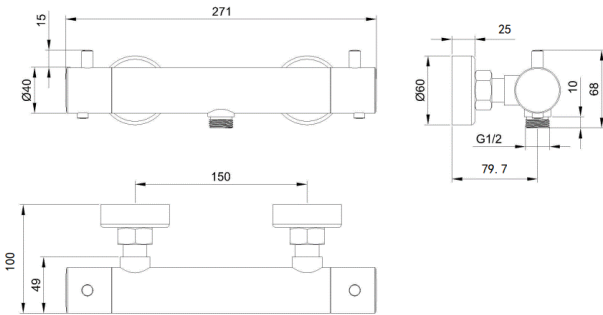

COOL TOUCH ROUND BAR VALVE

CONSTRUCTION: Brass
CARTRIDGE/VALVE TYPE: Thermostatic
SUPPLY: Suitable For All Plumbing Systems
INLET CONNECTIONS: 15mm Compression
WORKING PRESSURES: 0.3 - 5.0 bar
OPERATION: Separate Flow And Temperature Controls

- Valve Is Safe And Cool To Touch Making It Ideal For Families
- Includes Easy Fit Connections

CTBVo2

Chrome

Open Outlet Flow (Bar - l/min)

BAR	0.1	0.3	0.5	1.0	2.0	3.0	4.0	5.0
FLOW	1.2	5.1	7.2	10.2	15.7	19.2	22.5	25.5

2303702

2212092

2310587

Please Note: Flow rate will be dictated by installation configurations.
Please ensure to check the appropriate flow restrictor information if applicable.
*Please refer to website for full warranty details.

FREEPHONE: 0800 195 1602 | FAX ORDERS: 08444 068 690 | EMAIL: SALES@UK.METHVEN.COM

methven.com