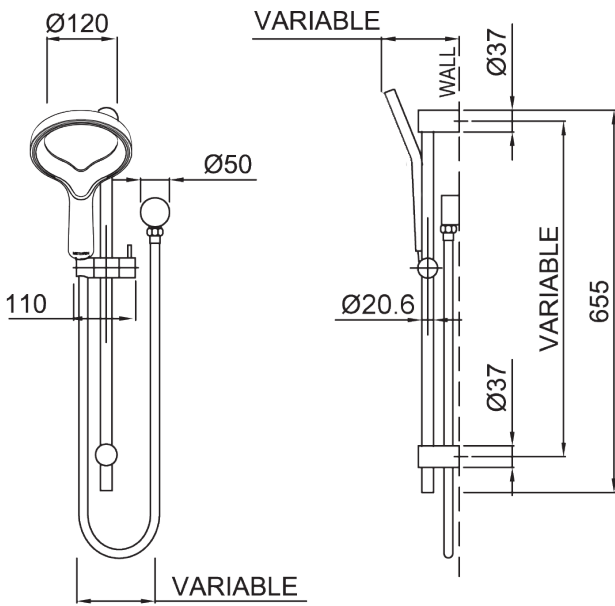

AIO AURAJET RAIL SHOWER MATTE BLACK

CONSTRUCTION: ABS

SUPPLY: Suitable For High Pressure Systems

INLET CONNECTIONS: 1/2" BSP

WORKING PRESSURES: 1.0 - 5.0 bar

CARTRIDGE/VALVE TYPE: N/A

- Limescale resistant handset - hydrophobic properties resists the build up of limescale
- Riser rail features adjustable brackets - ideal for retrofit
- Height adjustable handset holder with twist lock metal slider
- Aurajet™ Aio handset comes with Lifetime Warranty

AOSRBK

Open Outlet Flow (Bar - l/min)

BAR	0.3	0.5	1.0	2.0	3.0	4.0	5.0
HANDSET FLOW	N/A	N/A	9	9	9	9	9

Matte Black

2003781

2004330

Please Note: Flow rate will be dictated by installation configurations.
Please ensure to check the appropriate flow restrictor information if applicable.
*Please refer to website for full warranty details.

FREEPHONE: 0800 195 1602 | FAX ORDERS: 08444 068 690 | EMAIL: SALES@UK.METHVEN.COM

methven.com