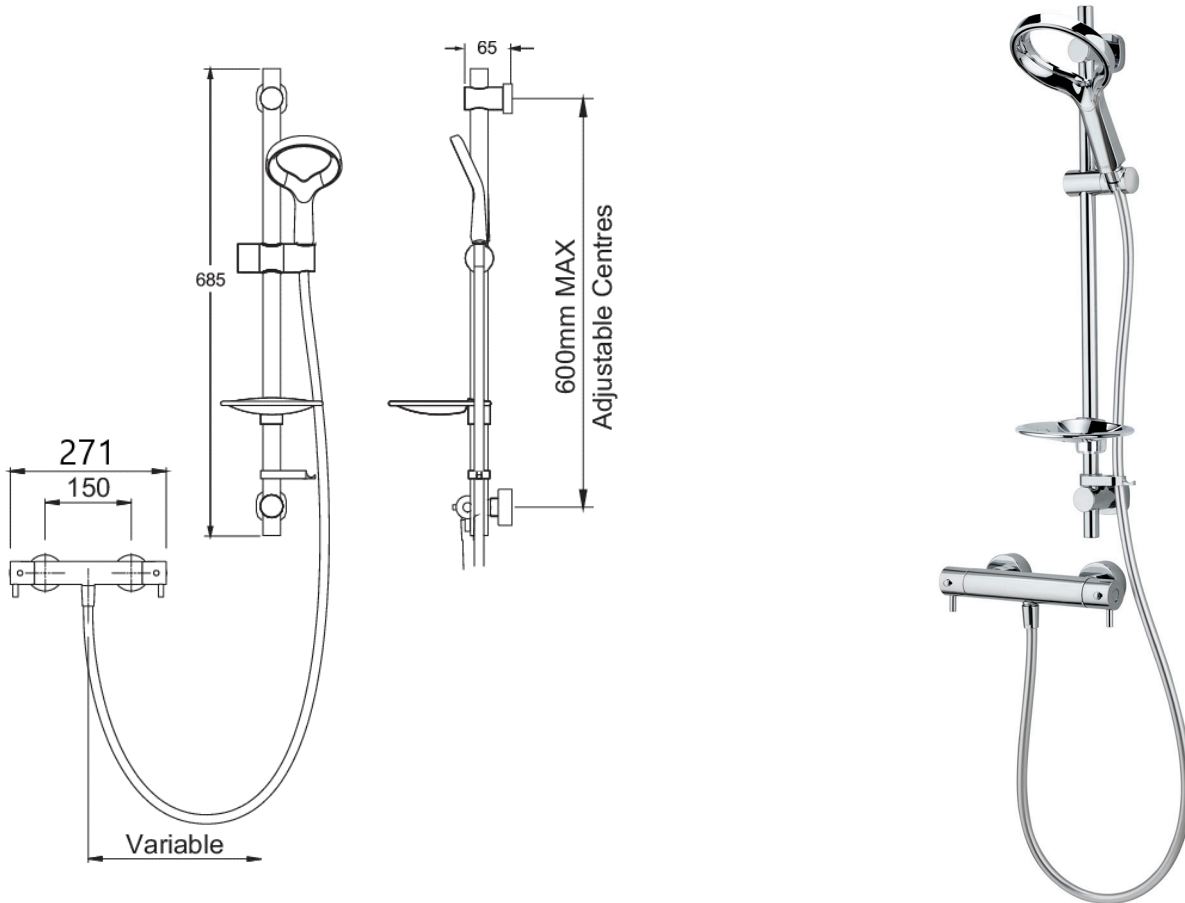

AIO EASY FIT SHOWER KIT & COOL TOUCH VALVE

CONSTRUCTION: Brass & ABS
SUPPLY: Suitable For High Pressure Systems
INLET CONNECTIONS: 15mm Compression
WORKING PRESSURES: 1.0 - 5.0 bar
CARTRIDGE/VALVE TYPE:Thermostatic

- Limescale Resistant Handset - Hydrophobic Properties Resists The Build Up Of Limescale
- Safe Cool To Touch Body
- 38°C Hot Stop With Override Facility
- Includes Easy Fit Connections
- Easy To Fit Shower Rail - Simply Twist And Lock Brackets Into Place
- Fitted With 8L/Min Flow Regulator
- Water Efficient Without Compromising Performance
- TMV2 Approved Valve

AOCTSEFCP

Chrome

Open Outlet Flow (Bar - l/min)

BAR	0.1	0.3	0.5	1.0	2.0	3.0	4.0	5.0
HANDSET FLOW	2.4	4.8	6.3	8	7.7	8.2	0	0

2211909

2310587

Please Note: Flow rate will be dictated by installation configurations.
 Please ensure to check the appropriate flow restrictor information if applicable.
 *Please refer to website for full warranty details.