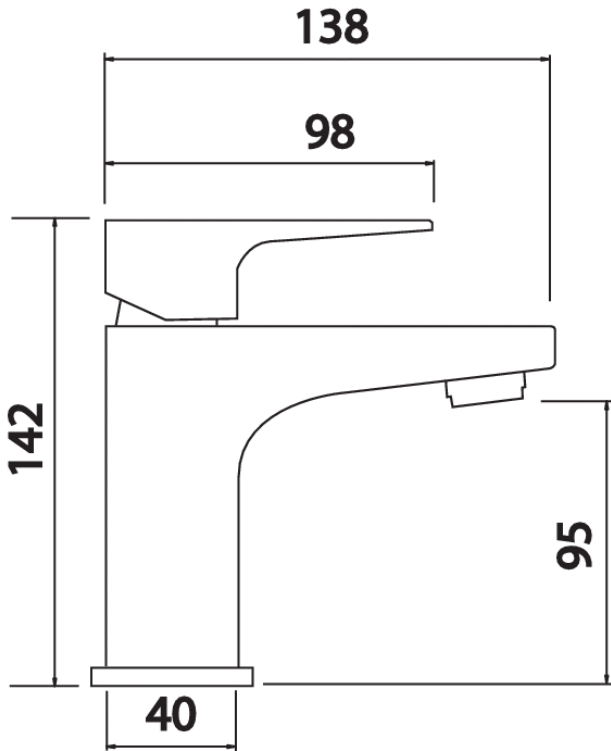

AMIO MINI BASIN MIXER - MATTE BLACK

CONSTRUCTION: Brass

CARTRIDGE/VALVE TYPE: 30mm Ceramic Cartridge

SUPPLY: Suitable For All Plumbing Systems

INLET CONNECTIONS: 1/2" BSP

WORKING PRESSURES: 0.1 - 5.0 bar

OPERATION: Single Lever Flow And Temperature Control

- On Trend Matte Black Finish For A Designer Look
- Contemporary Shape
- Ceramic Cartridge For Smooth Operation
- Products Which Are Easy To Use By All The Family

AMBMBK

Matte Black

Open Outlet Flow (Bar - l/min)

BAR	0.1	0.3	0.5	1.0	2.0	3.0	4.0	5.0
SPOUT FLOW	2.7	4	5.3	7.6	10.8	13.2	15.3	17.1

2403726

1909080

Please Note: Flow rate will be dictated by installation configurations.
Please ensure to check the appropriate flow restrictor information if applicable.
*Please refer to website for full warranty details.

FREEPHONE: 0800 195 1602 | FAX ORDERS: 08444 068 690 | EMAIL: SALES@UK.METHVEN.COM

methven.com